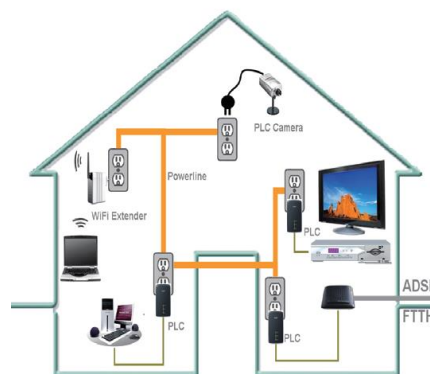

Glitel GP-7420W

WiFi Powerline Adapter

Specification

WiFi Powerline Adapter Glitel GP-7420W is designed for data rates up to 500Mbps and WiFi 802.11n data transfer speeds up to 300Mbps. WiFi Powerline Adapter Glitel GP-7420W is equipped with a WiFi router with a transfer rate up to 300Mbps 2T2R with two internal antennas and two LAN ports.

WiFi Powerline Adapter Glitel GP-7420W can be used instead of connecting an ethernet cable in the home, in businesses and wherever it is difficult and tedious to use a long ethernet cable between the router and the PC, or STB. For such connection of WiFi Powerline Adapter Glitel GP-7420W uses the existing electricity network. Stable performance and compact size Glitel GP-7420W are the most common reason for deciding on this device.

Functions and features

- Shared access to Internet
- TV through IP (IPTV) and Voice over Internet Protocol (VoIP)
- High Definition and standard definition of video stream
- Video monitoring
- Online games

Parametres

	HomePlug	Wireless
• Standard:	HomePlug AV	IEEE 802.11b/g/n
• Chipset:	AR7420	AR9341
• Transmission Speed:	up to 500Mbps	up to 300Mbps
• Modulation Scheme:	OFDM 4096/1024/256/64/16/8-QAM, QPSK,BPSK and ROBO	11b: CCK, DQPSK, DBPSK 11g: 64 QAM, 16 QAM, QPSK, BPSK 11n: 64 QAM, 16 QAM, QPSK, BPSK
• Frequency:	2MHz~68MHz	2.4GHz~2.484GHz
• Wireless Receiving Sensitivity:	N/A	802.11n: -68dBm
• Wireless Output Power:	N/A	<17dBm
• Media Access:	priority based CSMA/CA	CSMA/CA
• LAN Port:	Two RJ45 (IEEE 802.3 10/100Mbps)	
• LED:	Power, LAN1,LAN2, Data, WLAN/WPS	
• Button:	Security, Reset, WPS, On/Off	
• Power Supply:	100~240 VAC, 50/60Hz	
• Power Socket:	EU	
• Power Consumption:	6.5W Operation	
• Temperature:	0°C~40°C Operation -20°C~70°C Storage	
• Humidity:	10%~90% (non-condensing) Operation 5%~90% (non-condensing) Storage	
• Dimensions:	107 mm x 60 mm x 48mm	
• Weight:	180g	